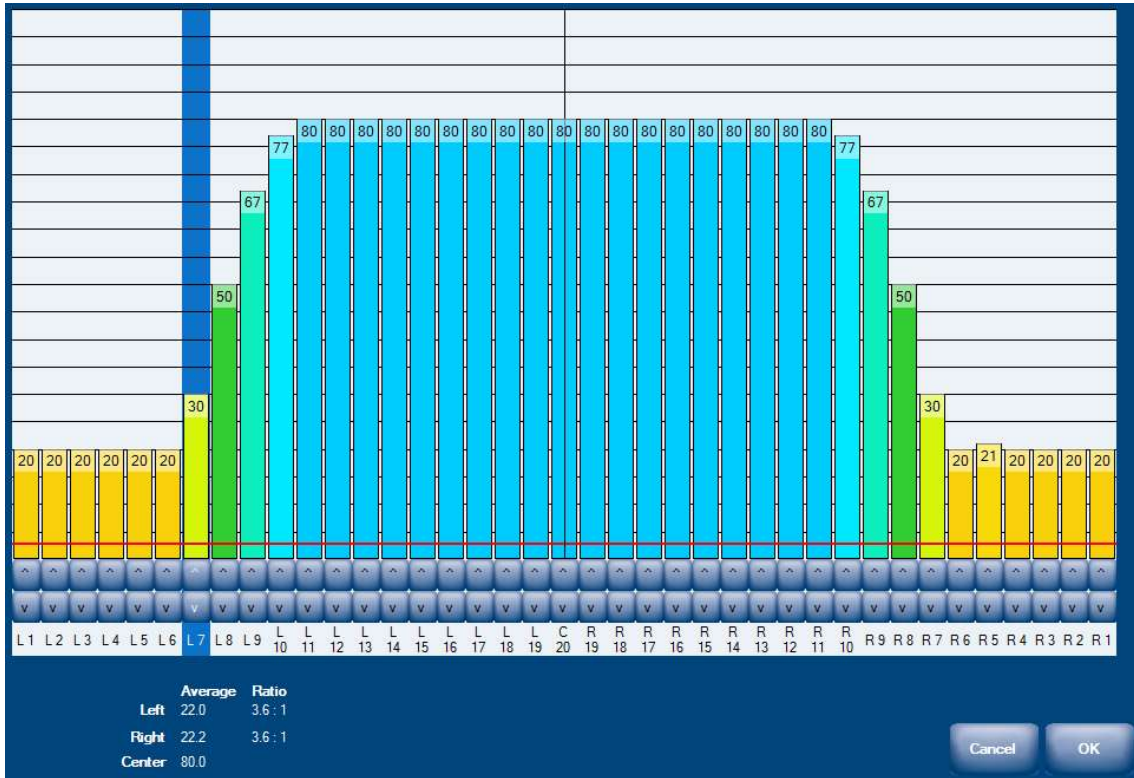

### Zone Configuration

Cleaner Transition

### Boards

Mode: Clean and Condition

Speed: Max Clean

Start Cleaner Spray: 0 Feet

Start Squeegee: 0 Feet

Start Conditioning: 6 Inches

Split Pattern: No

Zone 1	Avg	Ratio	Zone 2	Avg	Ratio
Left	22.0	3.6 : 1	Left	15.0	3.9 : 1
Right	22.0	3.6 : 1	Right	15.0	3.9 : 1
Center	80.0		Center	58.0	

Zone 3	Avg	Ratio	Zone 4	Avg	Ratio
Left	9.0	4.1 : 1	Left	0.0	1.0 : 1
Right	9.0	4.1 : 1	Right	0.0	1.0 : 1
Center	37.0		Center	0.0	

Zona 1

Zona 2

Zona 3

Zona 4

Patrón: Parmasc42 pies / Hombres

Volumen: 27,35 ml