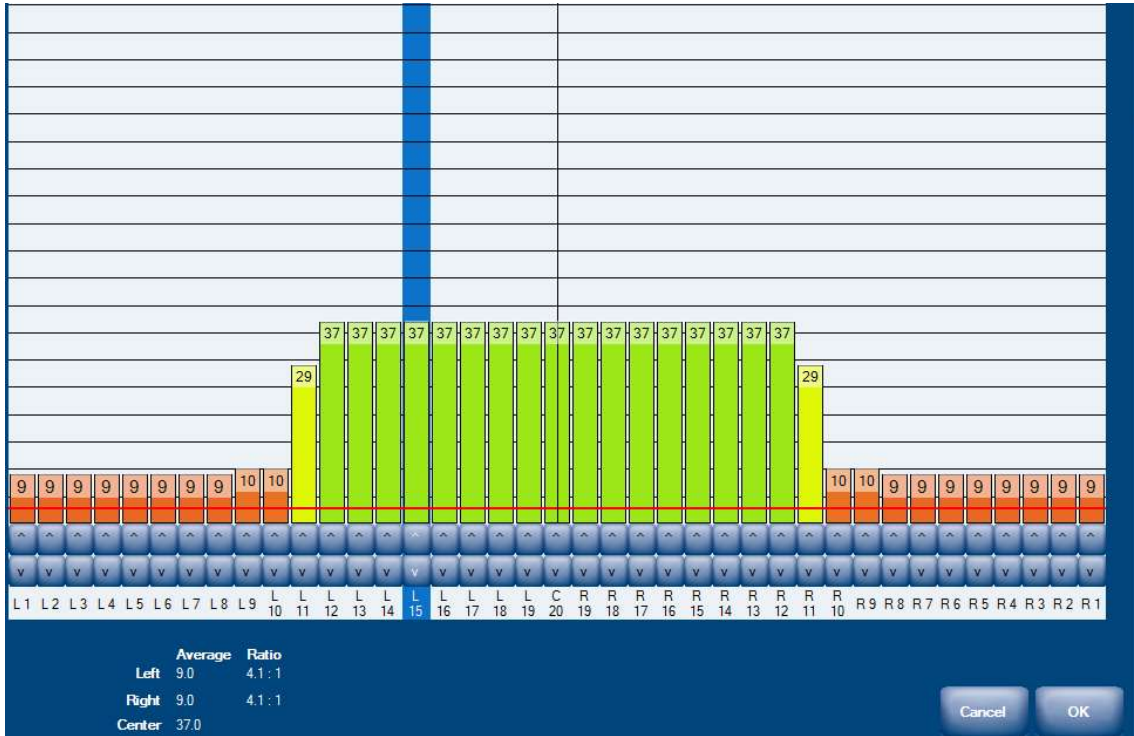

### Boards

Mode: Clean and Condition

Speed: Max Clean

Start Cleaner Spray: 0 Feet

Start Squeegee: 0 Feet

Start Conditioning: 6 Inches

Split Pattern: No

Zone 1	Avg	Ratio	Zone 2	Avg	Ratio
Left	22.0	3.6 : 1	Left	15.0	3.9 : 1
Right	22.0	3.6 : 1	Right	15.0	3.9 : 1
Center	80.0		Center	58.0	

Zone 3	Avg	Ratio	Zone 4	Avg	Ratio
Left	9.0	4.1 : 1	Left	0.0	1.0 : 1
Right	9.0	4.1 : 1	Right	0.0	1.0 : 1
Center	37.0		Center	0.0	

Zona 1

Zona 2

Zona 3

Zona 4

Patrón: Parmasc42 pies / Hombres

Volumen: 27,35 ml

Start Squeegee: 0 Feet

Start Conditioning: 6 Inches

Split Pattern: No

<b>Zone 1</b>	<b>Avg</b>	<b>Ratio</b>	<b>Zone 2</b>	<b>Avg</b>	<b>Ratio</b>
Left	31.4	3.0 : 1	Left	28.4	3.1 : 1
Right	31.4	3.0 : 1	Right	28.4	3.1 : 1
Center	94.0		Center	89.0	
<b>Zone 3</b>	<b>Avg</b>	<b>Ratio</b>	<b>Zone 4</b>	<b>Avg</b>	<b>Ratio</b>
Left	26.4	2.6 : 1	Left	21.4	2.5 : 1
Right	26.4	2.6 : 1	Right	21.4	2.5 : 1
Center	68.0		Center	54.0	
<b>Zone 5</b>	<b>Avg</b>	<b>Ratio</b>			
Left	0.0	1.0 : 1			
Right	0.0	1.0 : 1			
Center	0.0				