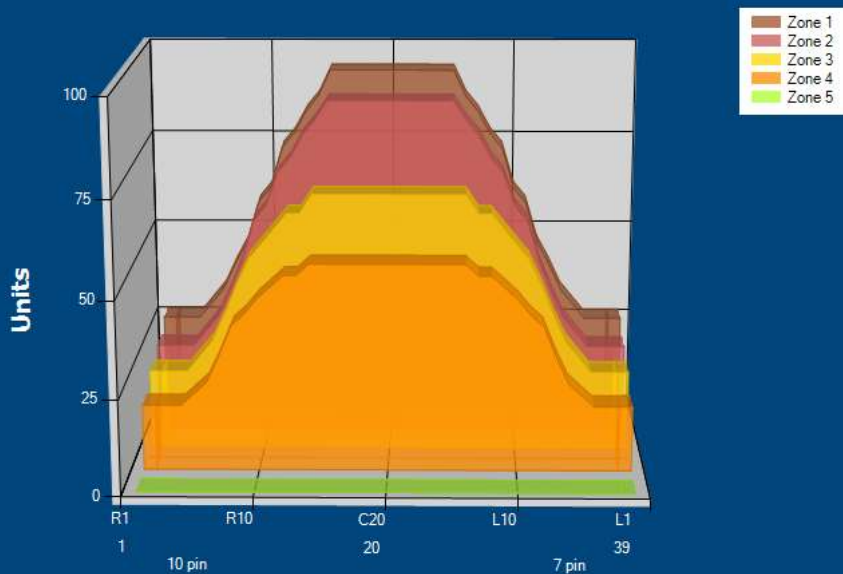

Mode: Clean and Condition

Speed: Quick Clean

Start Cleaner Spray: 0 Feet

Start Squeegee: 0 Feet

Start Conditioning: 6 Inches

Split Pattern: No

Zone 1	Avg	Ratio	Zone 2	Avg	Ratio
Left	31.4	3.0 : 1	Left	28.4	3.1 : 1
Right	31.4	3.0 : 1	Right	28.4	3.1 : 1
Center	94.0		Center	89.0	
Zone 3	Avg	Ratio	Zone 4	Avg	Ratio
Left	26.4	2.6 : 1	Left	21.4	2.5 : 1
Right	26.4	2.6 : 1	Right	21.4	2.5 : 1
Center	68.0		Center	54.0	
Zone 5	Avg	Ratio			
Left	0.0	1.0 : 1			
Right	0.0	1.0 : 1			
Center	0.0