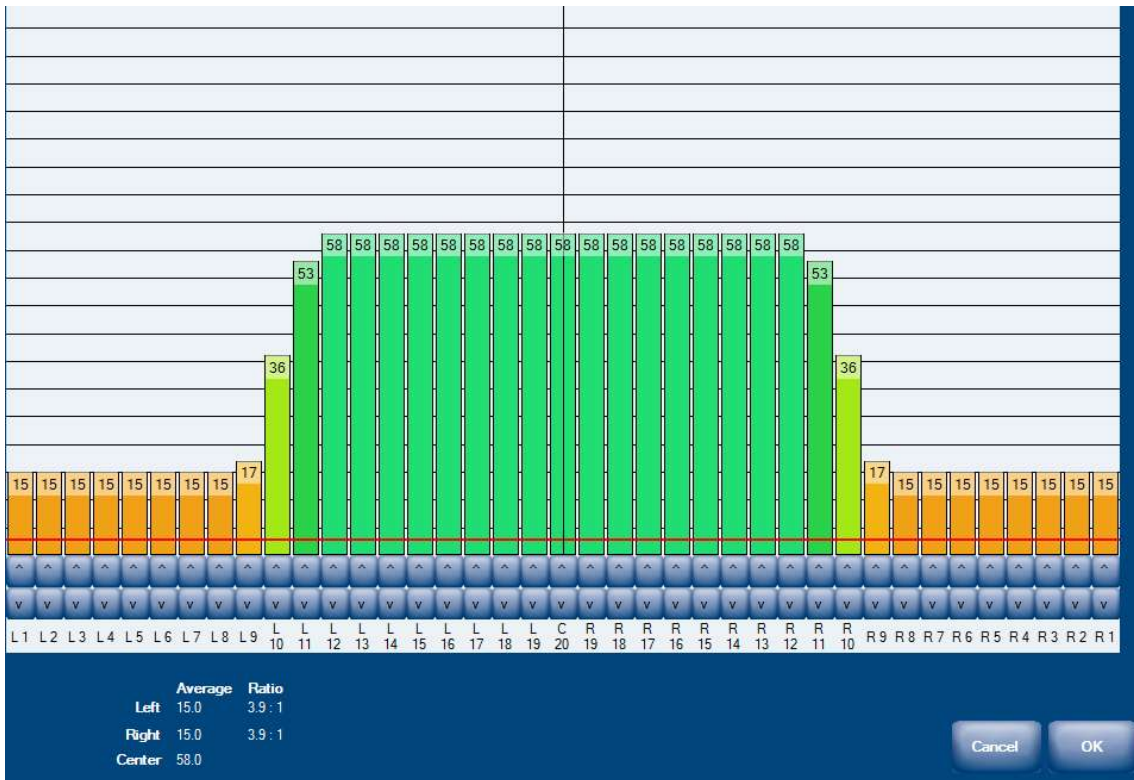

### Zone Configuration

Cleaner Transition

### Boards

Mode: Clean and Condition

Speed: Max Clean

Start Cleaner Spray: 0 Feet

Start Squeegee: 0 Feet

Start Conditioning: 6 Inches

Split Pattern: No

Zone 1	Avg	Ratio	Zone 2	Avg	Ratio
Left	22.0	3.6 : 1	Left	15.0	3.9 : 1
Right	22.0	3.6 : 1	Right	15.0	3.9 : 1
Center	80.0		Center	58.0	

Zone 3	Avg	Ratio	Zone 4	Avg	Ratio
Left	9.0	4.1 : 1	Left	0.0	1.0 : 1
Right	9.0	4.1 : 1	Right	0.0	1.0 : 1
Center	37.0		Center	0.0	

Zona 1

Zona 2

Zona 3

Zona 4

Patrón: Parmasc42 pies / Hombres

Volumen: 27,35 ml