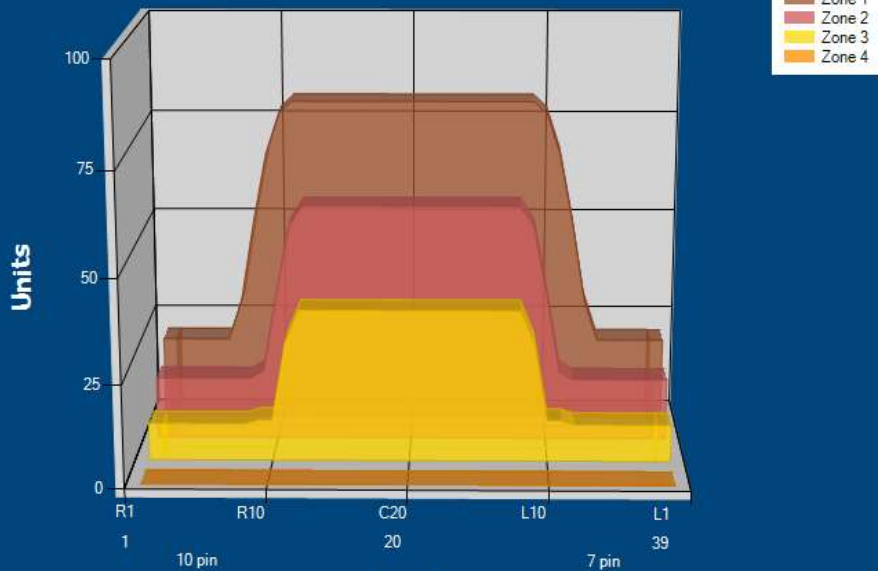

### Zone Configuration

Cleaner Transition