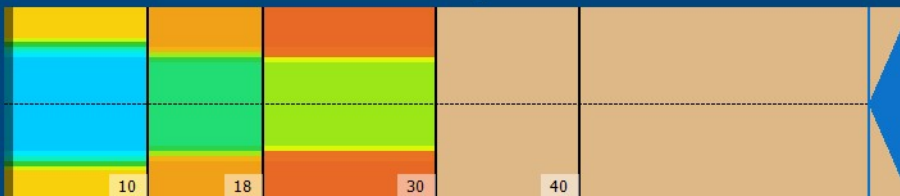

### Zone Configuration

Cleaner Transition