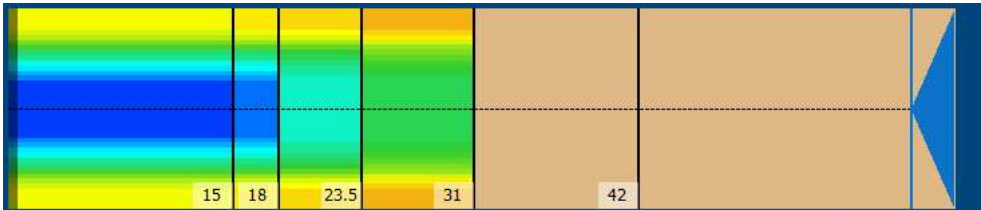

Patrón: Parmasc42 pies / Hombres

Volumen: 27,35 ml

Diseño: Carlos Velasco

Maquina Aceitado: Brunswick Envoy / Modo Clean & Oil

Conditioner: Brunswick Defy 30 Cleaner: Brunswick Judge

Cleaner Transition